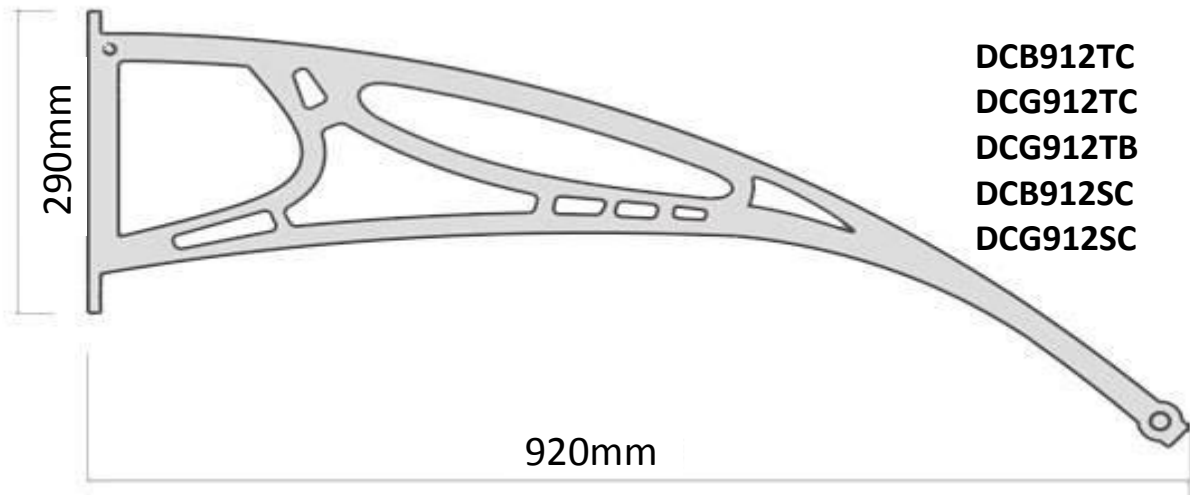

# Door Canopy Arm Sizes

DCB712TC  
DCG712TC  
DCG712TB  
DCB712SC  
DCG712SC

DCB912TC  
DCG912TC  
DCG912TB  
DCB912SC  
DCG912SC

DCE914

All sizes stated are approximate