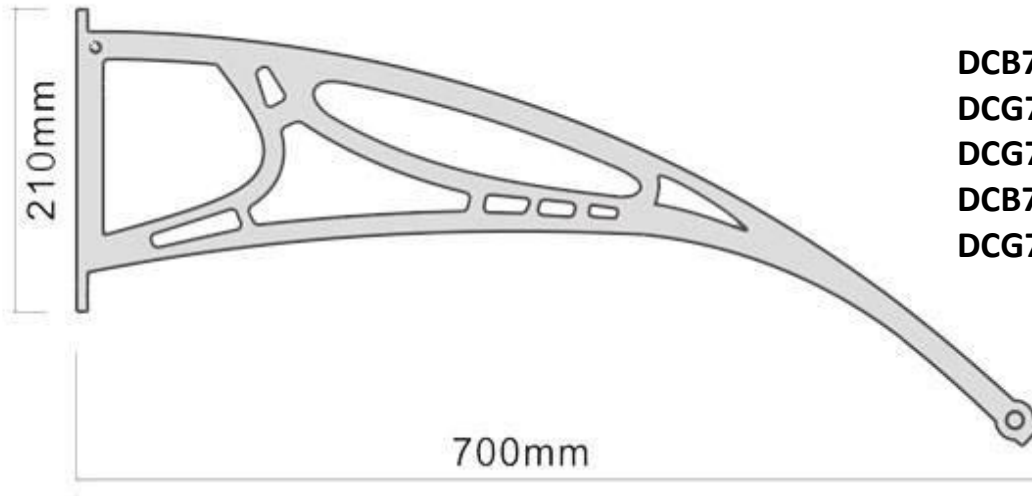

# Door Canopy Arm Sizes

DCB712TC  
DCG712TC  
DCG712TB  
DCB712SC  
DCG712SC

DCB912TC  
DCG912TC  
DCG912TB  
DCB912SC  
DCG912SC

DCE914

All sizes stated are approximate